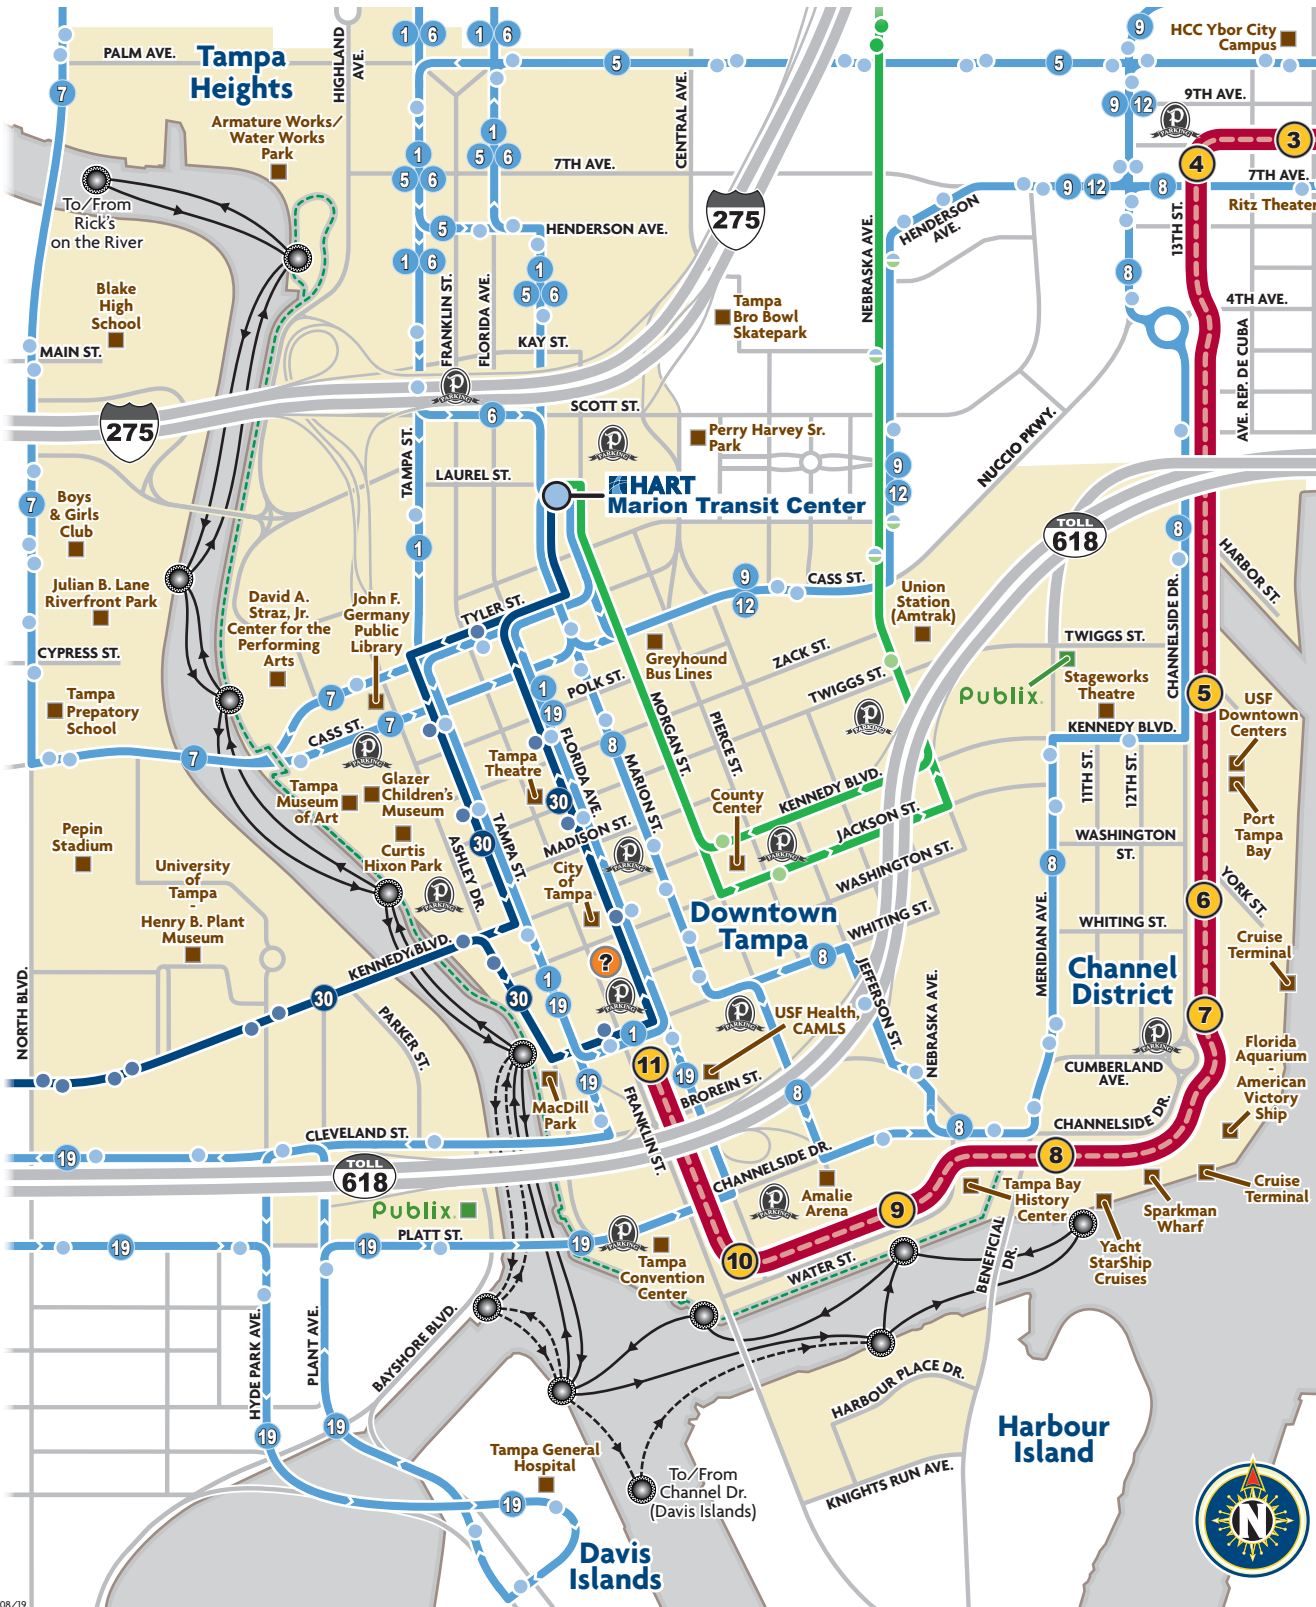

DOWNTOWN TAMPA | CHANNEL DISTRICT | YBOR CITY

DISCOVER TAMPA'S URBAN CENTER

TECO Line Streetcar System

FREE

Route & Stops

MON-THU 7 AM - 11 PM
FRI 7 AM - 2 AM
SAT 8:30 AM - 2 AM
SUN 8:30 AM - 11 PM

EVERY 15 MINUTES

HART LOCAL SERVICE

Local Route 30 Airport Service & Stops*
 (Downtown to Tampa Intl. Airport)

Local HART Routes serving Downtown Tampa Service & Stops*

MetroRapid Service & Stops*
 (Downtown to UATC)

* Please refer to Route Schedules or visit goHART.org

DOWNTOWNER SERVICE

Downtowner - FREE Service Area

MON-THUR 7 AM - 9 PM
FRI 7 AM - 10 PM
SAT Noon - 10 PM
SUN Noon - 8 PM

Get the App: www.ridedowntowner.com

PIRATE WATER TAXI

Service/Stops/Direction of Travel

On Demand Stops
 (Call for pickup)

SUN-THU 11:30 AM - 10 PM
FRI 11:30 AM - 11:30 PM
SAT 11:30 AM - 12 AM

Website: www.piratewatertaxi.com
 Phone: (813) 390-3711

POINTS OF INTEREST

- HART Marion Transit Center**
 Serving Routes: MetroRapid, 1, 5, 6, 7, 8, 9, 12, 19, 30, 20X, 60LX, 275LX, 360LX, 100X/300X (PSTA), Downtowner, MegaBus, RedCoach.
- Points of Interest**
- Publix SUPER MARKETS**
- Visitor Information Ctr.**
- Public Parking Garages**
- Tampa Riverwalk**